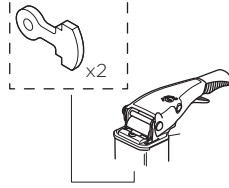

# Thule EasyFold XT

934

Key  
No  
N001-N200  
Sparepart No  
1500002001 - 1500002200

Key+Lock  
= N.....  
No  
N001-N200  
Sparepart No  
1500001001 - 1500001200

Rubber Spring  
52632

52415 52414 52845  
52738

52848  
x1  
x1  
x1  
x1

52372  
x2  
x2  
x1

52598  
2-3 mm = A x2  
4-5 mm = B x2

52540 Cable Clip  
x4

» PART OF THULE GROUP