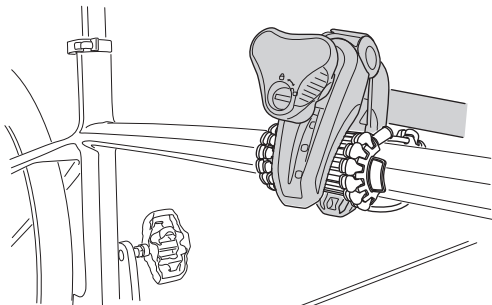

Thule Carbon Frame Protector 984
for Thule ProRide 598 and
Thule AcuTight Torque Limiter Knob

➤ Instructions

©

Thule ProRide 598

Thule AcuTight Torque Limiter Knob

Thule Sweden AB, Box 69, 330 33 Hillerstorp, SWEDEN