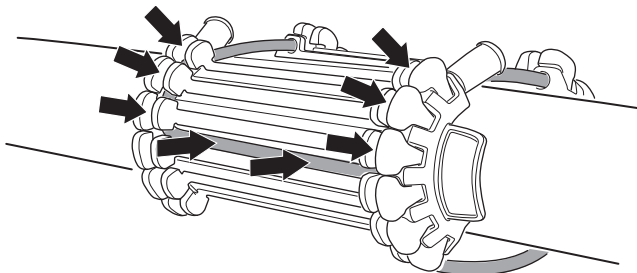

Thule Carbon Frame Protector 984
for Thule ProRide 598 and
Thule AcuTight Torque Limiter Knob

➤ Instructions

©

Thule ProRide 598

Thule AcuTight Torque Limiter Knob

Thule Sweden AB, Box 69, 330 33 Hillerstorp, SWEDEN